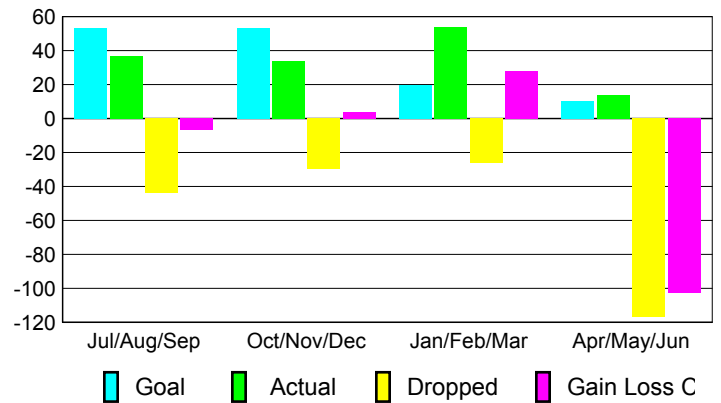

Membership Results 2009-2010

Goal, New, Dropped, Gain/Loss

Comparison of Membership Gain/Loss

Current Year Compared to the Previous Year