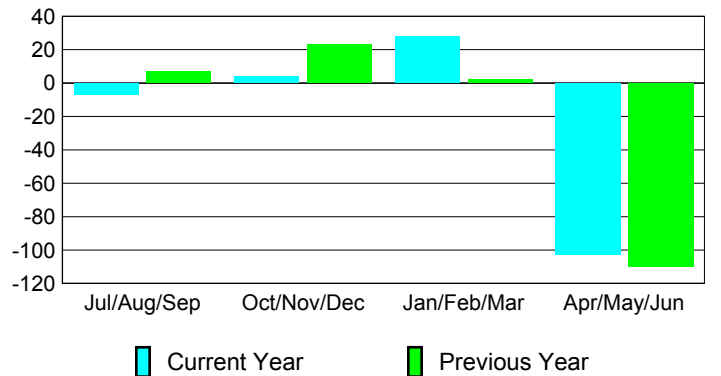

Gender Comparison 2009-2010

Male

Female